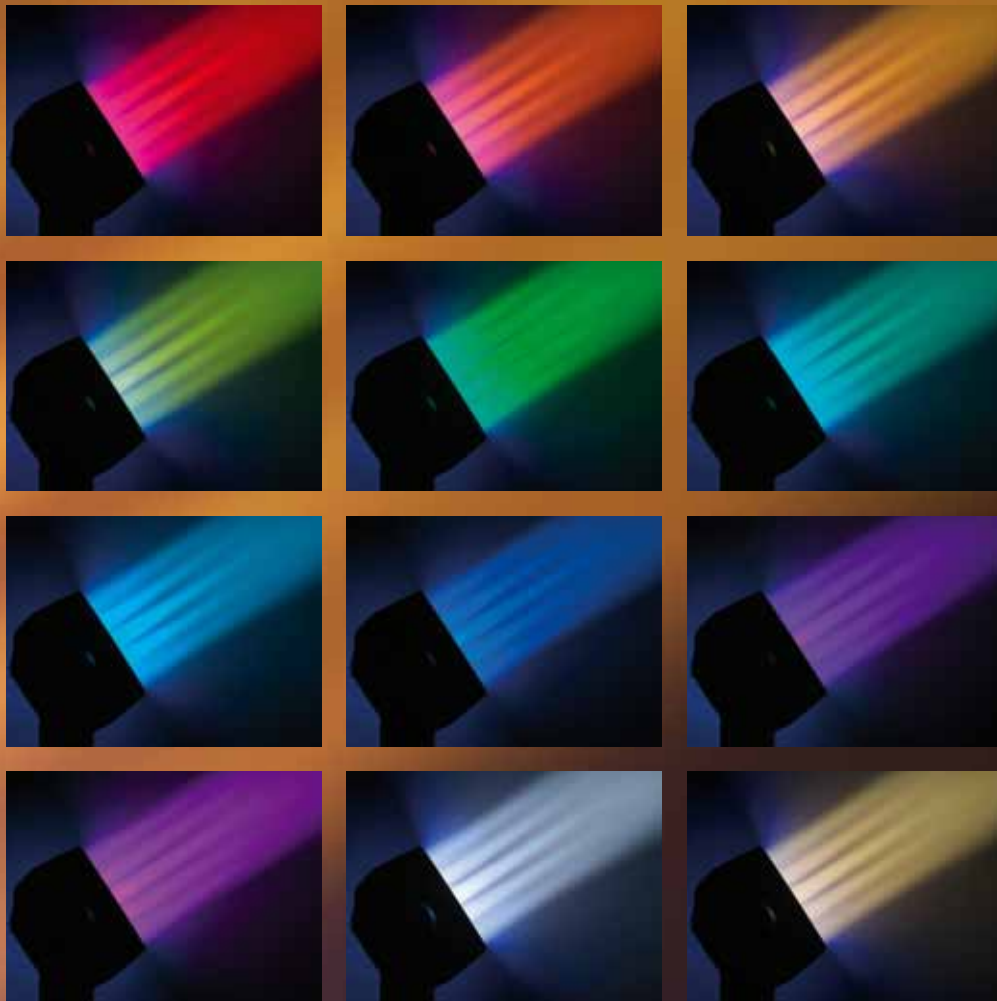

Wicked wash!

The MAC Aura is a versatile wash light of the highest caliber. It features superior color mixing with a broad range of shades from two independent color systems. Color shades mix completely uniform from vibrant saturates across beautiful pastels to authentic warm and cool shades of white.

A new aura of creativity has arrived!