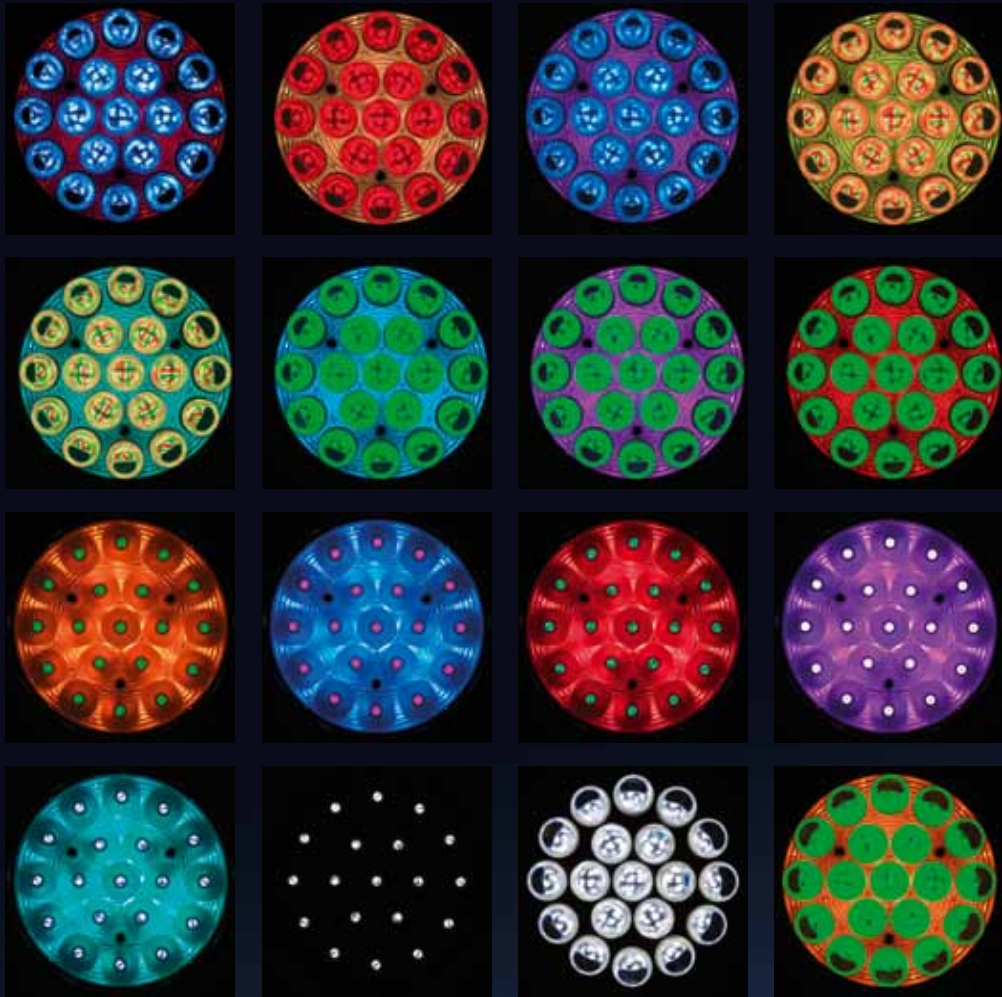

With or without eye candy

The MAC Aura is full of personality. Use the fixture as a powerful single-lens wash or employ a separate set of individually controllable multicolor LEDs for radical to subtle eye-candy looks. Mix, match, and create never-before-seen effects that take the unnatural LED look out of LED lighting. For the ultimate in easy-to-produce visuals, use the Aura's built-in FX engine to create extraordinary effects fast.

The result is both impressive and expressive!