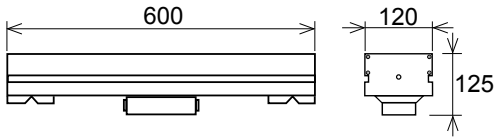

LL STAGE WASH

Dimensions in mm:

Supply from side
Quick Installation with Camloc

Technical specification

Lamp type:	66xRGBAW P4 * / 66xAW P4 * / 42xAW P4 * * + 24xUV *
Lifetime:	Long 50 000 hrs 70% degradation
Optic:	Vario optic modul - 10°, 25°, 40°, Elliptical (15°x90°) and Asymetrical
Control data connection:	DMX 512 in/out with XLR 5PIN
Max. input power:	RGBAW/AW:110W / AWUV:120W
Power connection:	100-260V AC 50-60Hz In/Out PowerCon
Net weight:	6kg
Dimensions LxHxΦ:	600mm x 120mm x 125mm without bracket
IP:	IP20
Ambient temp. (Ta):	Maximum 40°C
Cooling:	Conventional
Materials and finish:	Housing: powder-painted anodized aluminium in black (other colours on request)
Installation:	Any position for ceiling, wall and surface mounting